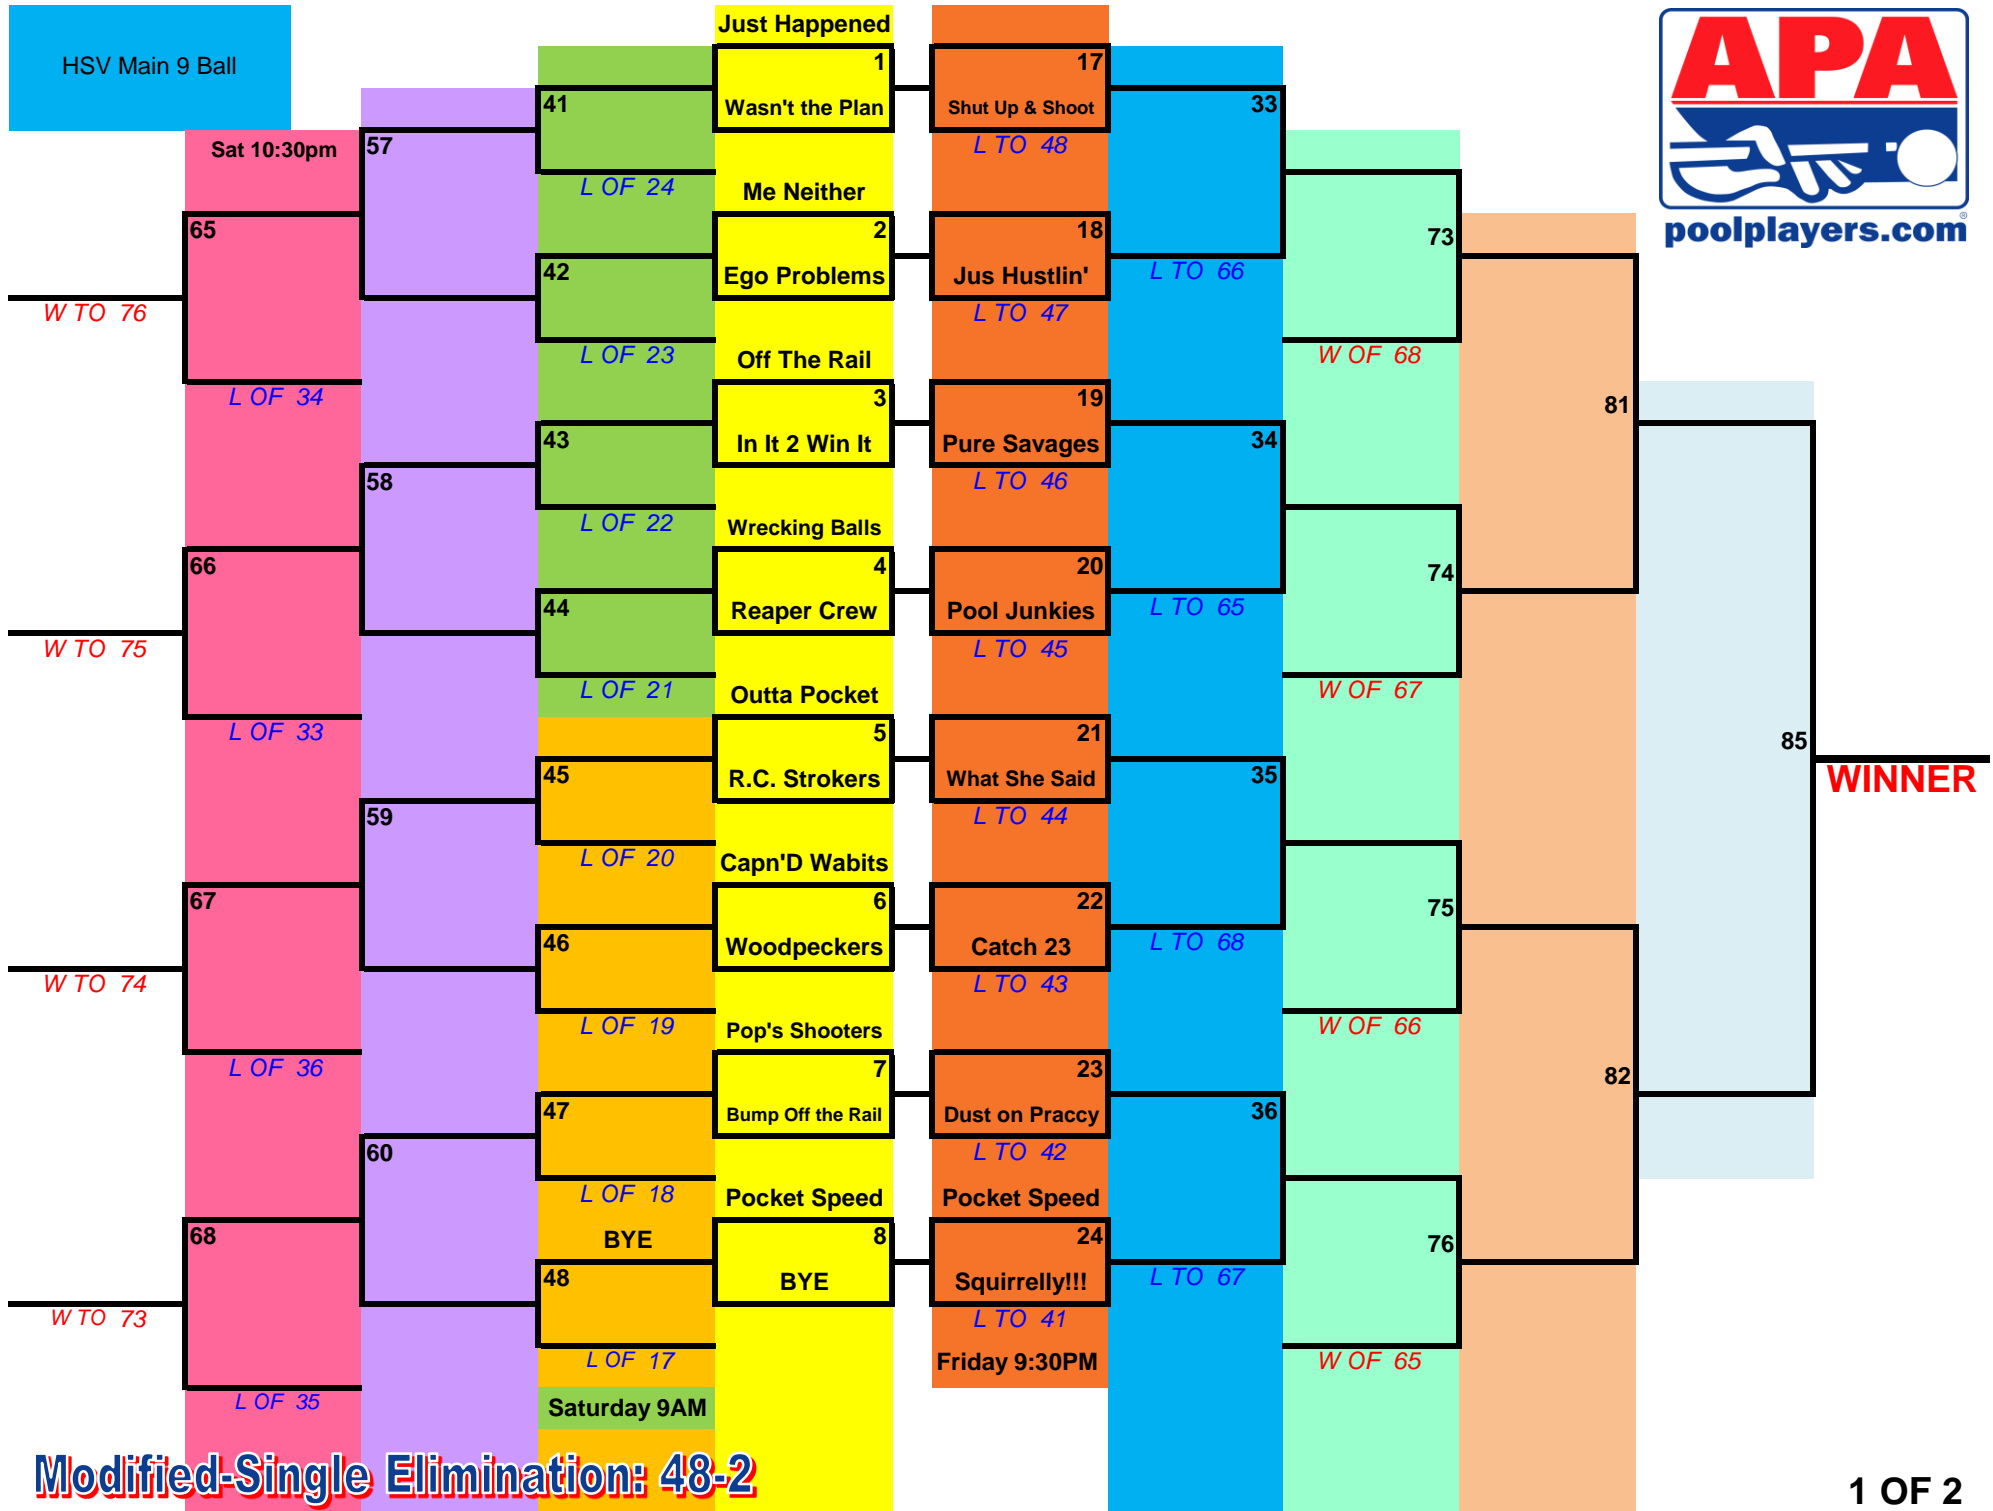

HSV Main 9 Ball

Modified-Single Elimination: 48-2

Modified-Single Elimination: 48-2