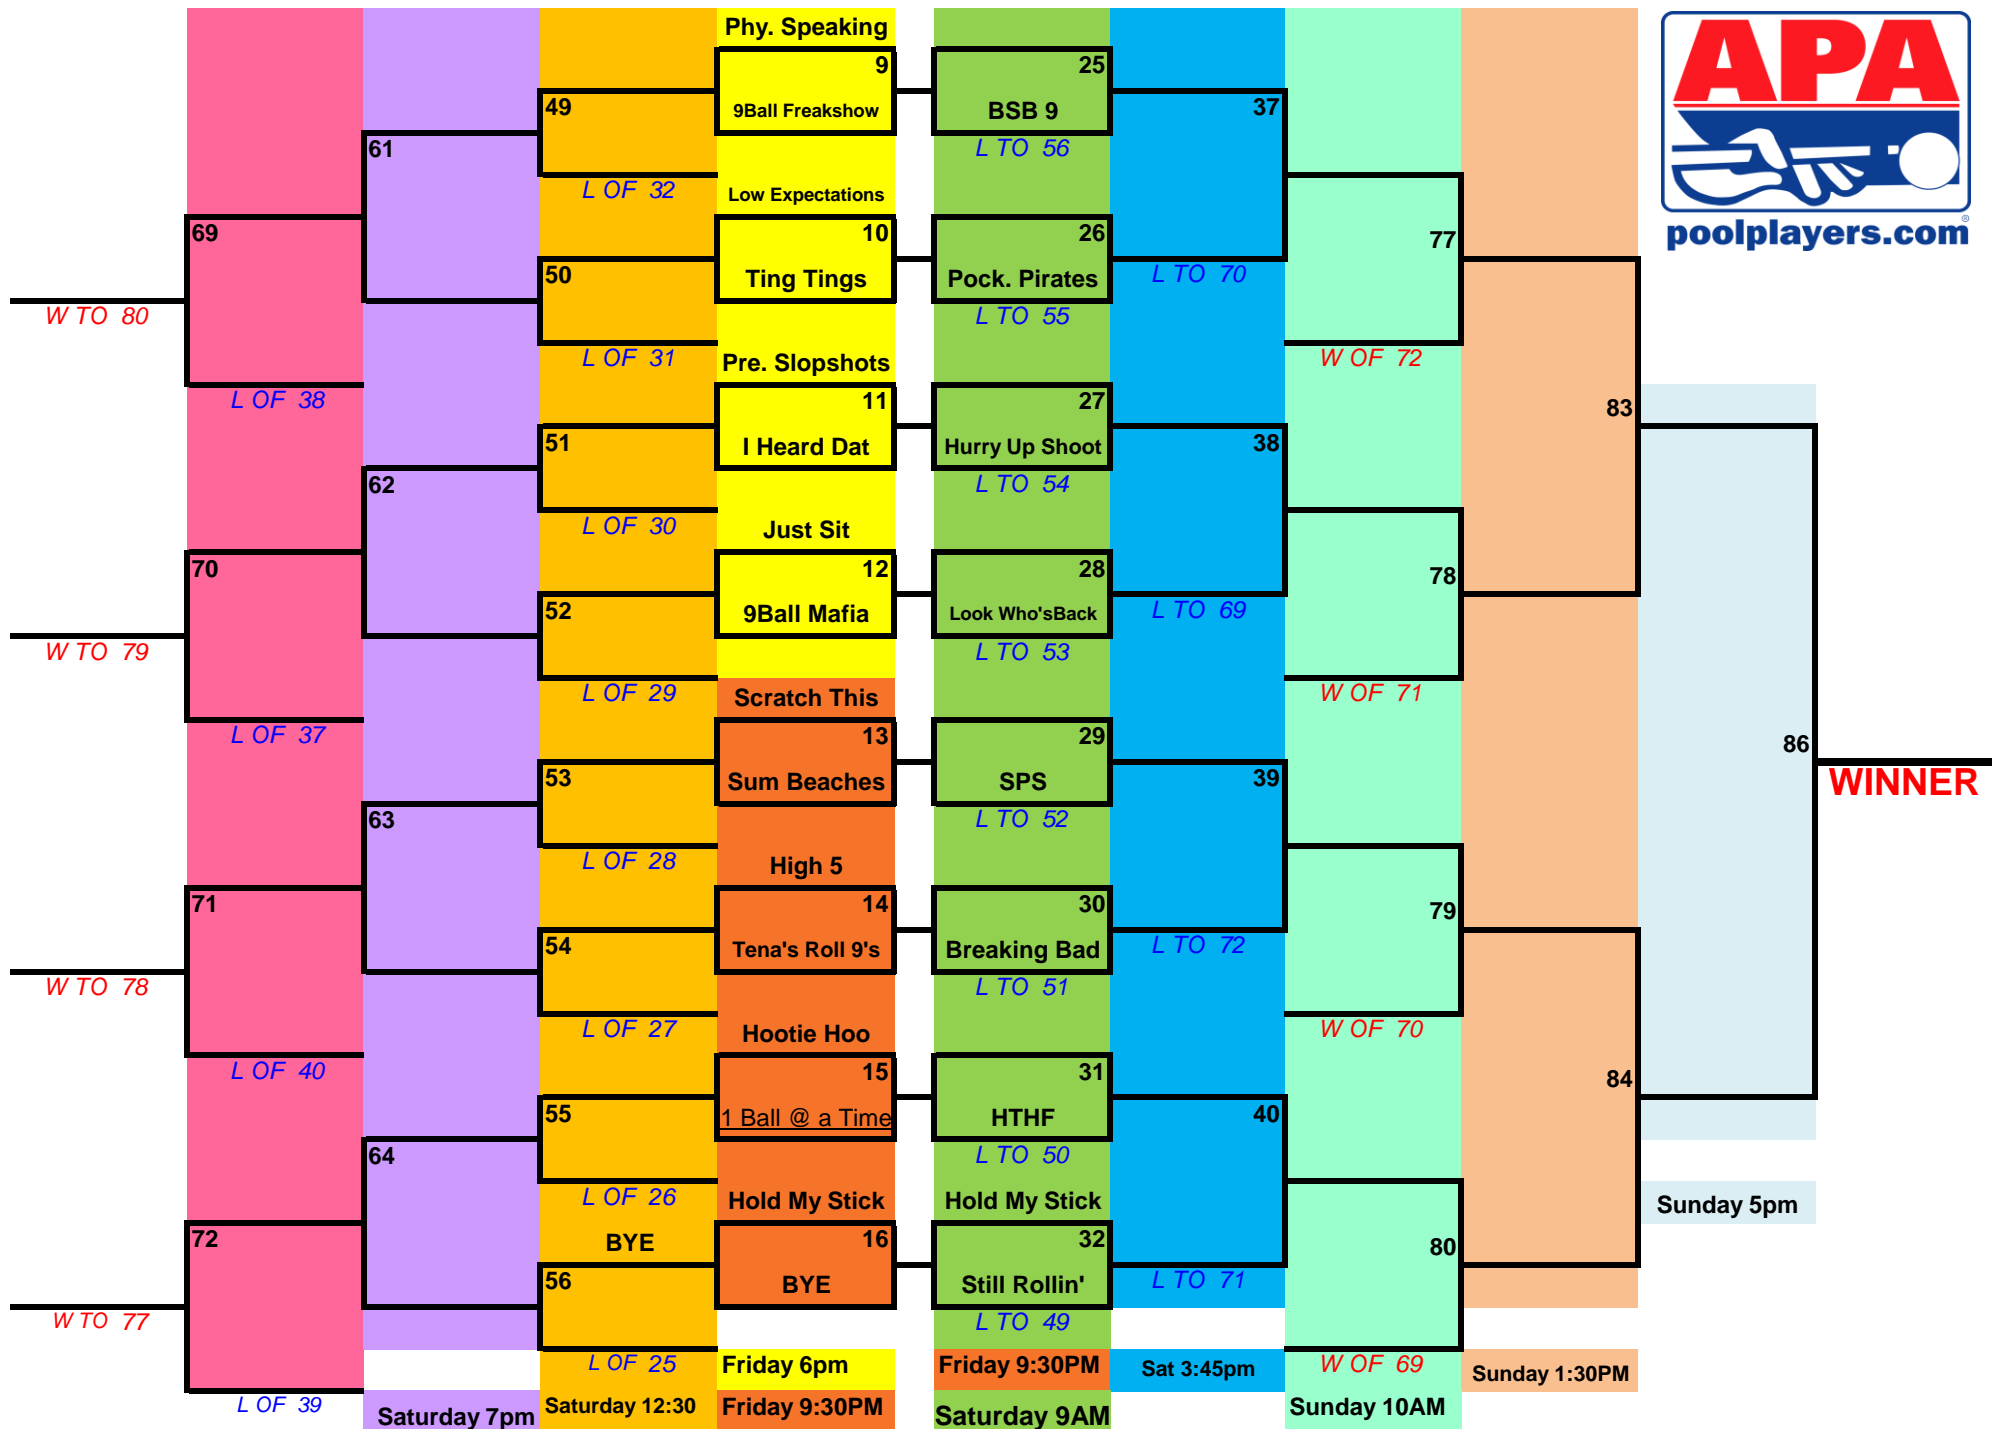

HSV Main 9 Ball

Modified-Single Elimination: 48-2

Modified-Single Elimination: 48-2